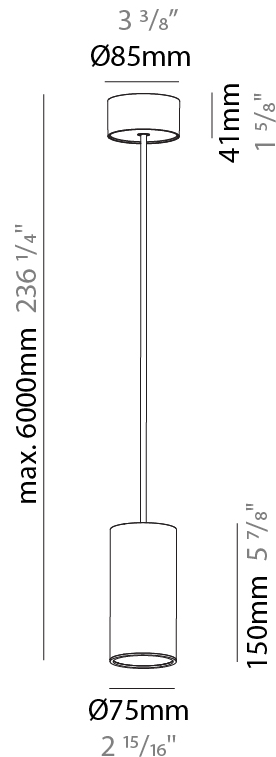

GENERAL

Series: Hangover
Subseries: Hangover Monopoint Surface Canopy
Partner: Prolicht
Division: Architectural
Installation: Suspension
Product Type: Pendant
Mounting Location: Ceiling
Light Distribution: Direct / Indirect

PHYSICAL

Shape: Cylinder
Diameter (mm): 75
Diameter (in): 2 15/16
Height (mm): 150
Height (in): 5 7/8
Max. Overall Height (mm): 2150
Max. Overall Height (in): 84 5/8
Diffuser: Shine Ring 0-6
Fixture Finish: SSR / BKV / CWI / CRY / HAB / UFT / ITA / RUA / FTG / MYG / LOD / PUS / FRO / FUP / KIA / POP / BLS / SPG / MEY / GOH / CHC / COM / ABZ / JAG / OBR / MOS / ROR
Fixture Material: Aluminum
Cable Details: 2000mm / 6000mm Cable in White / Black / Orange / Red

ELECTRICAL

Lamp Type: LED (Zhaga Standard)
Input Wattage (W): 10.9
Total Output Wattage (W): 9
Dimming: Non-Dimmable
Driver Included: Yes
Driver Location: Integrated
Driver Type: Constant Current
Driver Class: Class 2
Housing: ENCP3
Input Voltage (V): 120
Constant Current (mA): 500
Upon Request: Remote: 0-10Vdc dimming / Phase dimming 120Vac

LED

Number of LEDs: 2
Color Temperature (°K): 2700 / 3000 / 4000
Max. Delivered Lumen (lm): 911
CRI: >90 CRI
Efficiency (%): 86
Lamp Life (hrs): 50000

OPTICAL

Reflector: 18 / 36 / 52

RATINGS AND CERTIFICATIONS

Certified By: Certified for North American Standards
IP rating: IP20