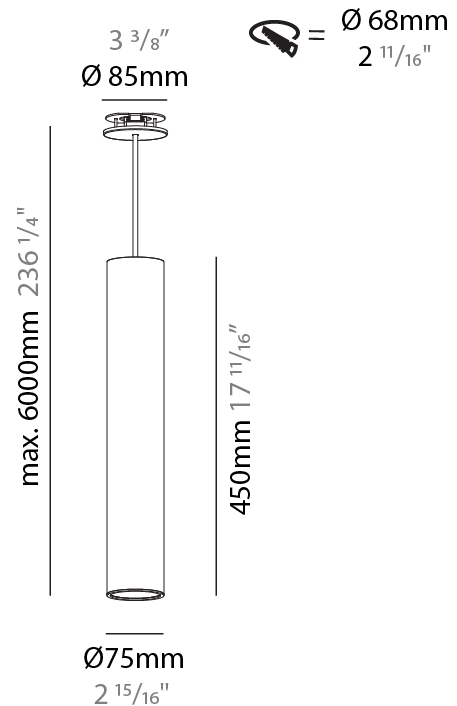

PHYSICAL

Shape: Cylinder
Diameter (mm): 75
Diameter (in): 2 ¹⁵/₁₆
Height (mm): 450
Height (in): 17 ¹¹/₁₆
Max. Overall Height (mm): 2450
Max. Overall Height (in): 96 ⁷/₁₆
Diffuser: Shine Ring 0-6
Fixture Finish: SSR / BKV / CWI / CRY / HAB / UFT / ITA / RUA / FTG / MYG / LOD / PUS / FRO / FUP / KIA / POP / BLS / SPG / MEY / GOH / CHC / COM / ABZ / JAG / OBR / MOS / ROR
Fixture Material: Aluminum
Cable Details: 2000mm / 6000mm Cable in White / Black / Orange / Red
Cut-out Measurements: 68mm / 2 11/16"

ELECTRICAL

Lamp Type: LED (Zhaga Standard)
Input Wattage (W): 19
Total Output Wattage (W): 17.2
Dimming: Non-Dimming / Phase Dimming (120vac Only)
Driver Included: Yes
Driver Location: Integrated
Driver Type: Constant Current - Universal
Driver Class: Class 2
Input Voltage (V): 120 - 277
Constant Current (MA): 500
Upon Request: (Not included - see components) Remote: 0-10Vdc dimming

LED

Number of LEDs: 1
Color Temperature (°K): 2700 / 3000 / 4000
Max. Delivered Lumen (lm): 923
CRI: >90 CRI
Lamp Life (hrs): 50000
Upon Request: ***3500K available in minimum quantities (larger quantities upon request)

OPTICAL

Reflector: 18 / 36 / 52

RATINGS AND CERTIFICATIONS

Certified By: Certified for North American Standards
IP rating: IP20