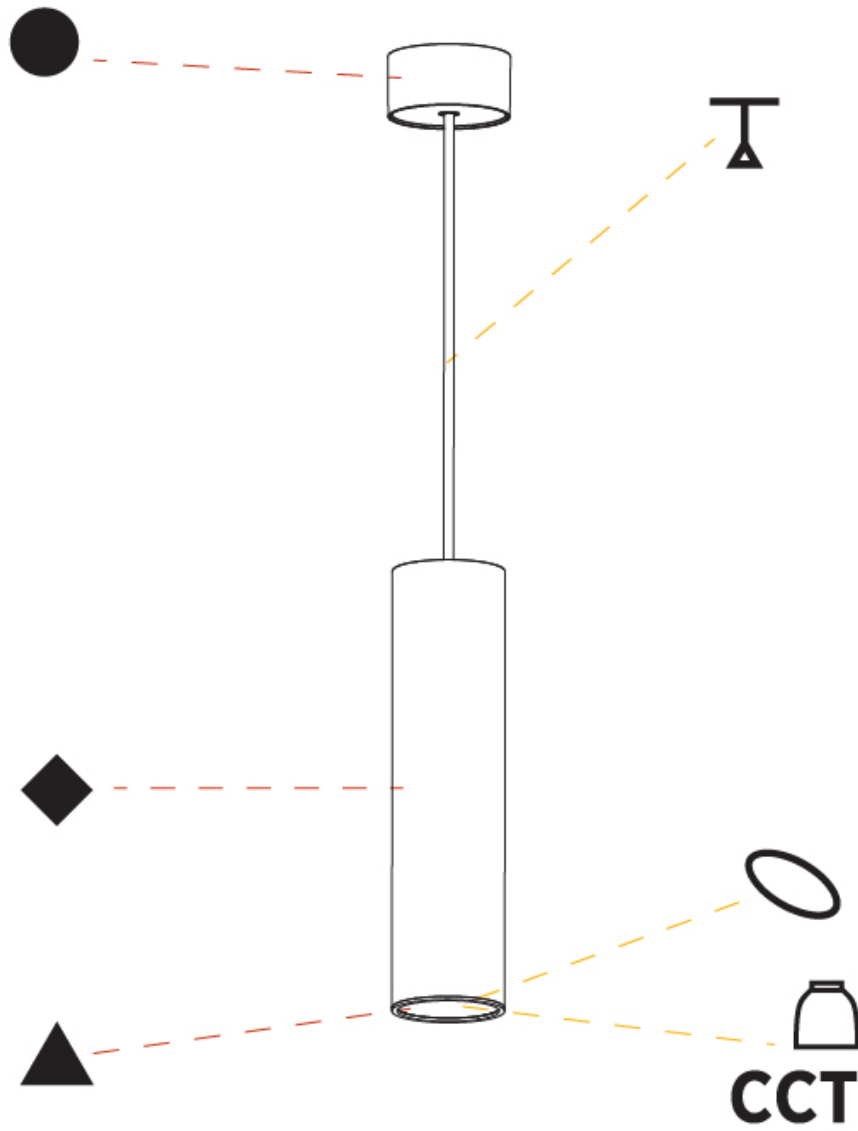

HANGOVER MONOPOINT SURFACE CANOPY SUSPENSION

A300167-

PROJECT	_____
TYPE	_____
SPECIFIER	_____
QUANTITY	_____
DATE	_____